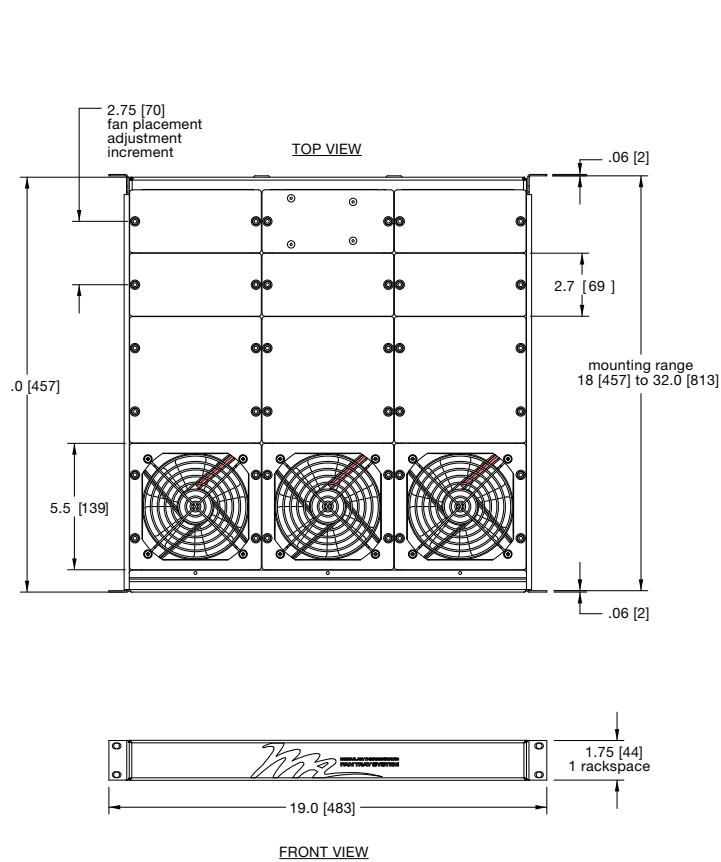

FTA Series Fan Tray

BASIC DIMENSIONS

All dimensions in inches unless otherwise noted [All dimensions in brackets are in millimeters]

NOTE:
Maximum fan quantity for FTA-3 and FTA-6 is 8 when used with optional FT-FAN kits.
Specifications for 8 fans as follows:
Airflow: 552 CFM [15.6 M3/MIN]
Sound level: 37 dBA
Current draw: 1.14 A @ 12VDC

WHAT GREAT SYSTEMS ARE BUILT ON.™

A brand of **legrand**

MA
Middle Atlantic Products
middleatlantic.com | middleatlantic.ca