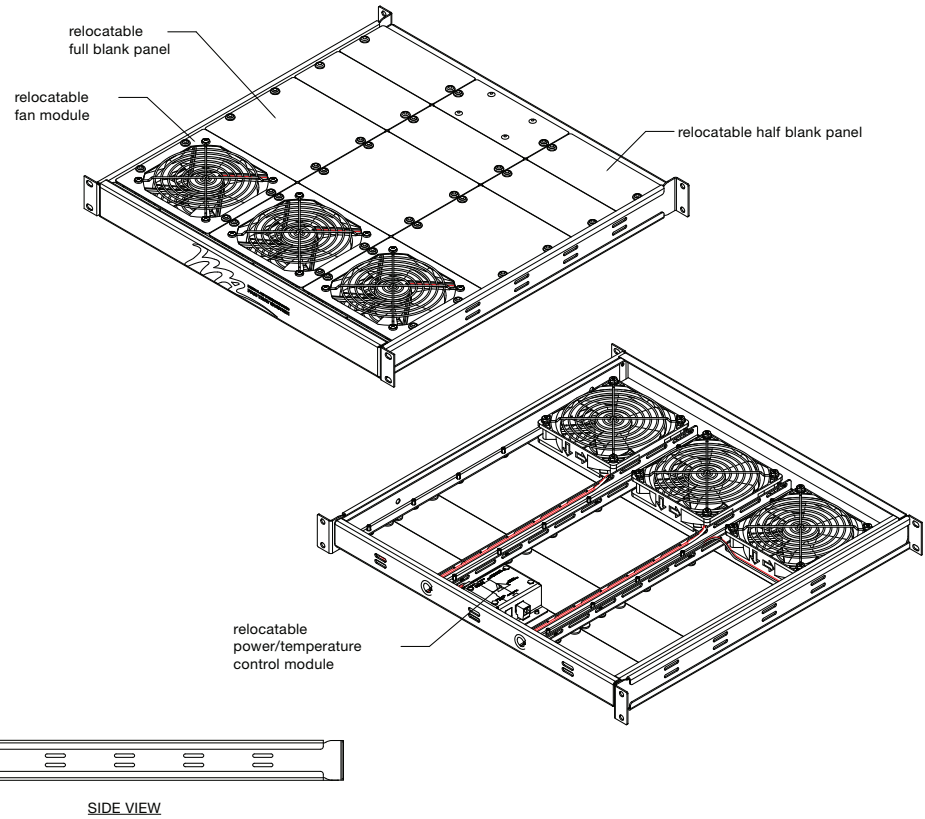

FTA Series Fan Tray

BASIC DIMENSIONS

All dimensions in inches unless otherwise noted [All dimensions in brackets are in millimeters]

NOTE:
Maximum fan quantity for FTA-3 and FTA-6 is 8 when used with optional FT-FAN kits.
Specifications for 8 fans as follows:
Airflow: 552 CFM [15.6 M3/MIN]
Sound level: 37 dBA
Current draw: 1.14 A @ 12VDC

WHAT GREAT SYSTEMS ARE BUILT ON.™

A brand of **legrand**

MA
Middle Atlantic Products
middleatlantic.com | middleatlantic.ca